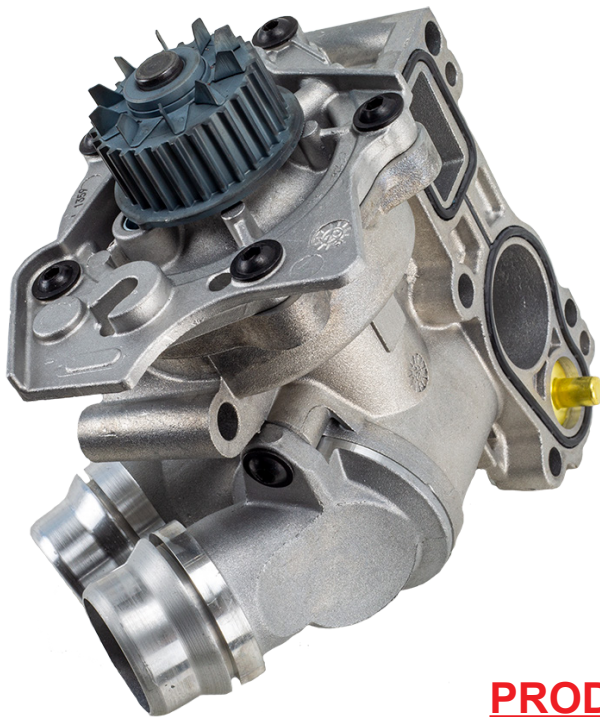

## Product Update

**06H 121 026DD**

NSI#: 06H 121 026DD/G

Water Pump Kit

Brand: Graf

### Applications

2009 - 2013 A3 | 2009 - 2012 A4 | 2009 - 2012 A5 |  
2012 - 2014 A6 | 2015+ Q3 | 2009 - 2010 Passat |  
2008 - 2014 Jetta | 2009 - 2014 GTI | 2009 - 2017 CC |  
2008 - 2017 Tiguan | 2012 - 2013 Beetle | 2010 - 2016 Eos

### PRODUCT UPDATE

*Our Graf aluminum water pump assembly will now include all new updated mounting hardware. The mounting bolts included with the pump are slightly longer than the factory bolts so the pump can be properly installed and torqued to spec.*