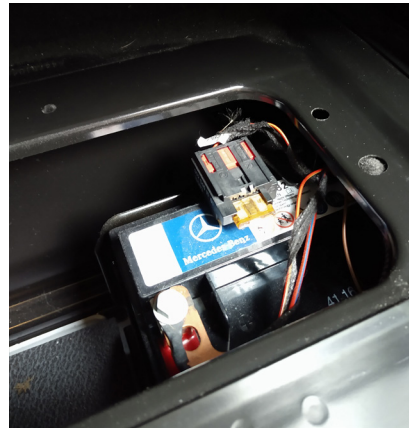

Before recall was performed.
Passenger seat is moved forward showing the battery box. Note there is no cover.

Before recall was performed.
Close up of battery (211 541 00 01).

After recall was performed.
Sturdy foam cover is secured in place by four plastic rivets.

CA	San Diego	858.279.9900
FL	Miami (Hialeah)	305.266.9687
MA	Boston (Watertown)	617.612.7979
IL	Chicago (Lincolnwood)	847.674.5550

NJ	Edison Hasbrouck Heights Pennsauken	732.248.3160 201.426.9400 856.607.2501
NY	Long Island (Melville) Queens (Woodside)	631.479.2466 718.274.3094